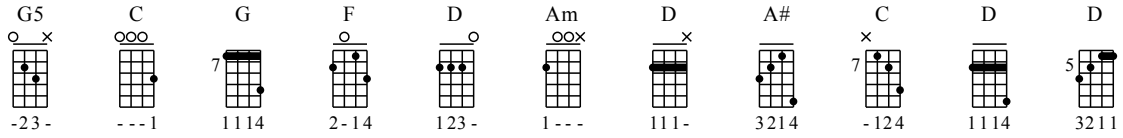

Stars Wars theme

John Williams

Arrangée par Timog

① = A ③ = C
② = E ④ = G

Moderate ♩ = 120

Musical notation for the first system, measures 1-4. Chords: G5, C, G. Includes treble clef, 4/4 time signature, and guitar tablature.

Musical notation for the second system, measures 5-8. Chords: C, G, F, D, G5. Includes treble clef and guitar tablature.

Musical notation for the third system, measures 9-13. Chords: F, D, Am, D, Am. Includes treble clef and guitar tablature.

Musical notation for the fourth system, measures 14-18. Chords: A#, D, Am, D, C. Includes treble clef and guitar tablature.

18

5
2
2

2-2-2 2-2-2 2-2-2-2 2-2-2-2 2-2-2-2 2-2-2

21

5
2
2

2-2-2 2-2-2 5 2-2-2 2-2-2-2 2-2-2-2 2-2-2-2